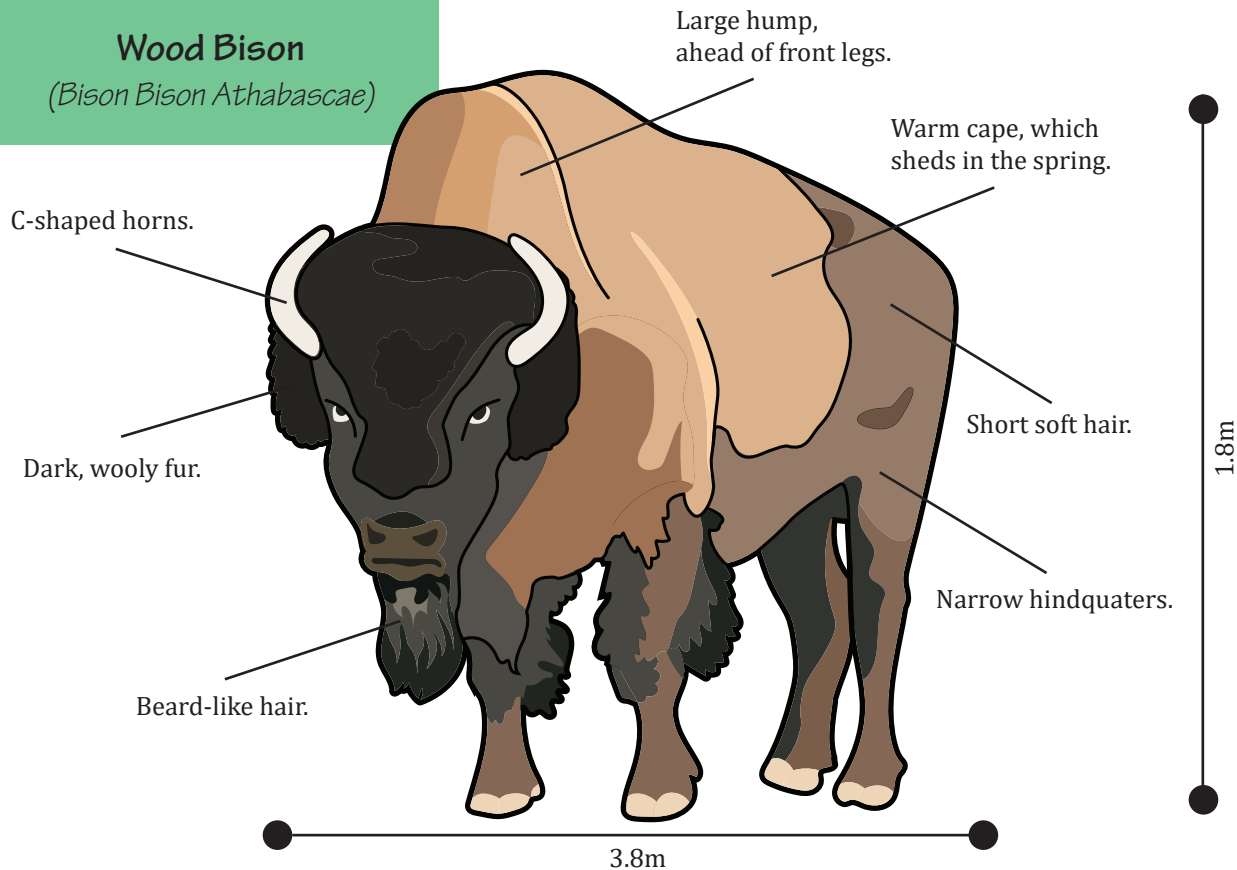

## Wood Bison

*(Bison Bison Athabascae)*

**Status:** Threatened

**Young Appearance:** Lighter orange colour. As calves, their horns may only be 2-8 cm. By the time they are yearlings, their horns stick straight out.

**Habitat:** Summer in dry meadows. Fall in forested areas. Winter in wet sedge meadows.

**Limiting Factors:** Disease, drowning, lack of genetic diversity, vehicle collisions.