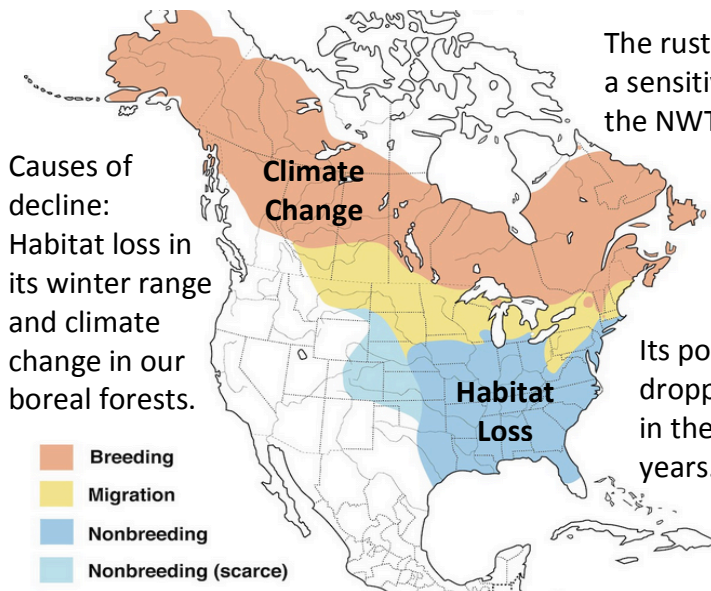

ID Card
(Euphagus carolinus)

Pale yellow eyes

Thin pointy bill

Similar in size to a robin

23cm

Commonly seen in mixed flocks

Brownish, or black with rusty edged feathers in the spring and fall

Black or charcoal gray in summer

Jan Feb Mar Apr May **Jun Jul Aug Sep Oct** Nov Dec

Similar Species

Seen in the NWT

Brewer's Blackbird

Common Grackle

Red-Winged Blackbird

Southern NWT
 Thicker
 More iridescent

Bluish head
 Longer beak
 Larger bird

Stout Beak
 Black Eyes
 Males: Red shoulders
 Females: Brown plumage

Rusty Blackbird Under Threat?

The rusty blackbird is a sensitive species in the NWT.

Its population has dropped by 85% in the past 50 years.